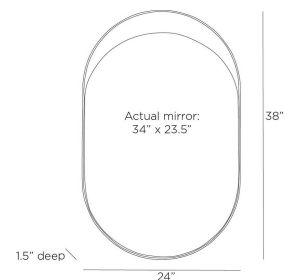

INSET WALL MIRROR

GAWMI01
 Antique Brass
 H: 38 IN
 W: 24 IN
 D: 1.5 IN

Playing with the concept of filled and unfilled forms, the Inset wall mirror's smooth glossy surface is set within a deeply textured, bronze-plated aluminum form as if it were being poured into a void. The offset, antique brass plated aluminum pill shaped elements create a sense of sliding motion, making the mirror a uniquely modern, dynamic choice for interiors of all kinds. The Inset mirror can be hung vertically or horizontally to create unique compositions. Finished with a cleat at the back for security. Finish will vary.