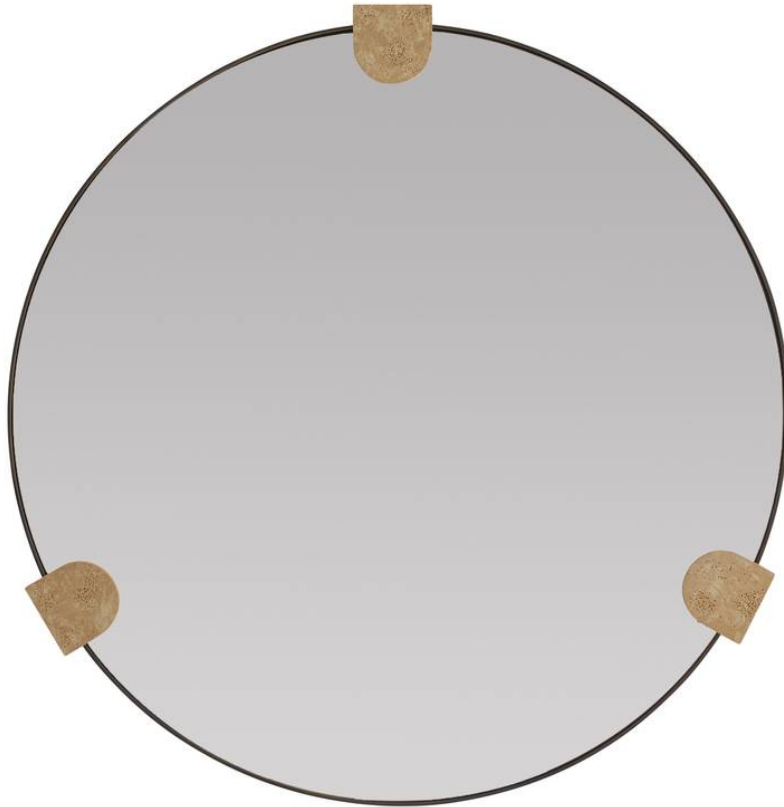

CLASP MIRROR

GAWMC01
 Bronze
 D: 2 IN
 Dia: 36.5 IN

Unexpected materials transform and elevate a classic shape, making the Clasp wall mirror a subtly stylish addition to any room. A trio of faux travertine resin suspend the mirror, framed in bronze-plated steel, adding the contrast of a warm, deeply textured material to its smooth mirrored surface. Hung vertically with cleat in the back for security. Finish will vary.