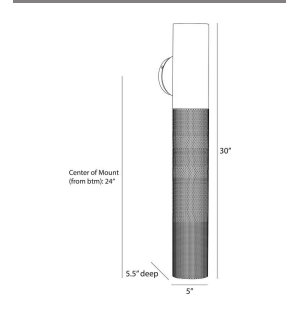

PUNCH LARGE OUTDOOR SCONCE

GADWC14
 Marine Grade Matte
 Black
 H: 30 IN
 W: 5 IN
 D: 5.5 IN

The Punch large outdoor sconce is a subtle, linear option for exterior spaces, now in a new matte black finish. A perfect pairing of solid and perforated marine grade matte black steel cylinders on a rounded mounting plate, Punch casts a diffuse downward glow. A protective coating helps withstand the elements.