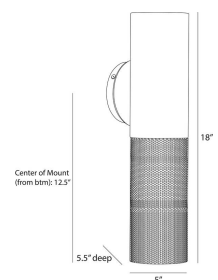

PUNCH SMALL OUTDOOR SCONCE

GADWC13  
 Marine Grade Matte  
 Black  
 H: 18 IN  
 W: 5 IN  
 D: 5.5 IN

The Punch small outdoor sconce is a subtle, linear option for exterior spaces. A perfect pairing of solid and perforated marine grade matte black steel cylinders on a rounded mounting plate, Punch casts a diffuse downward glow. A protective coating helps withstand the elements.