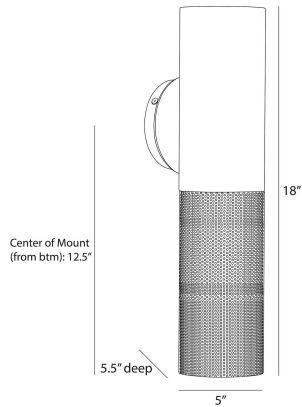

## PUNCH SMALL OUTDOOR SCENCE

Workshop/APD

GADWC13  
Marine Grade Matte Black, Steel

The Punch small outdoor sconce is a subtle, linear option for exterior spaces. A perfect pairing of solid and perforated marine grade matte black steel cylinders on a rounded mounting plate, Punch casts a diffuse downward glow. A protective coating helps withstand the elements.

### DIMENSIONS

Overall	W: 5 in x D: 5.5 in x H: 18 in
---------	--------------------------------