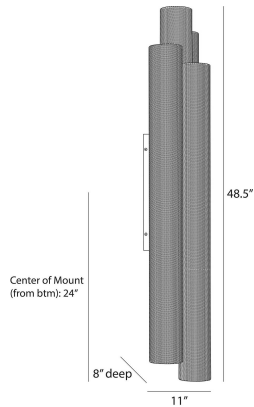

PUNCH OVERSIZED OUTDOOR

Workshop/APD

GADWC12
Marine Grade Matte Black, Steel

This oversized outdoor style features a trio of perforated marine grade black matte steel cylinders to illuminate and elevate exterior spaces. Each of the cylinders contains bi-directional lights to cast an upward and downward glow. A protective coating helps withstand the elements.

APPEARANCE

Materials	Steel
Finishes	Marine Grade Matte Black
Finish Will Vary	No
Top Coat/Sealant	Yes

DIMENSIONS

Overall	W: 11 in x D: 8 in x H: 48.5 in
---------	---------------------------------

WIRING

Wire Rating	Outdoor
Cord	0.5 FT, Black/White, SVT
Socket	2, Type B - E12
Suggested Bulb Type	G16.5
Maximum Wattage	60.0
Voltage	110-120 V

CERTIFICATIONS & COMPLIANCY

Certifications	United States, Canada
Compliance	RoHS, UL/ETL

SHIPPING

Product Weight	20.6 lbs
Gross Weight 1	23.03 lbs
Shipping Box 1	W: 11.02 in x D: 13.78 in x H: 51.38 in

CONTRACT