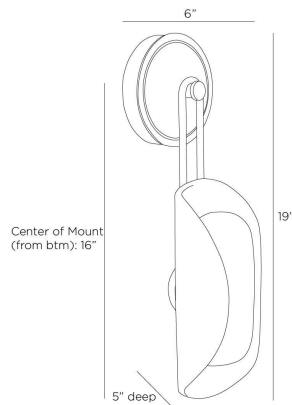

# ARTERIO RS

## ROLL SCONCE

Workshop/APD

GADWC11  
Antique Brass, Steel

The Roll sconce is a study in soft curves, with a creamy ivory resin shade and frosted opal glass light, lightly suspended from an antique brass-plated iron plate.

### DIMENSIONS

Overall	W: 5 in x D: 5 in x H: 19 in
Backplate	D: 1 in x Dia: 6.0 in
Shade	W: 5 in x D: 2.5 in x H: 11.5 in
Wall Sconce Hanging Orientation	Vertical Only
Center of Mount from Bottom	H: 16 in

### REPLACEMENT PARTS

DS30W24