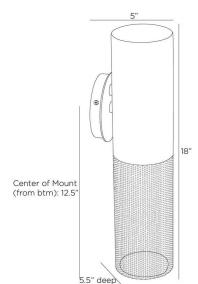

PUNCH SMALL OUTDOOR SCONCE

GADWC08
 Marine Grade Aged
 Graphite
 H: 18 IN
 W: 5 IN
 D: 5.5 IN

The Punch small outdoor sconce is a subtle, linear option for exterior spaces. A perfect pairing of solid and perforated aged graphite steel cylinders on a rounded mounting plate, Punch casts a diffuse downward glow. A protective coating helps withstand the elements.