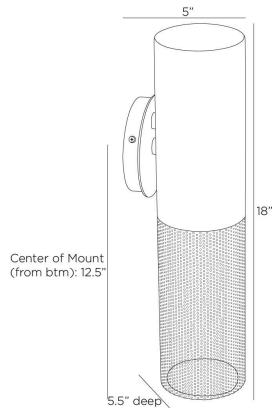

PUNCH SMALL OUTDOOR SCONCE

Workshop/APD

GADWC08
 Marine Grade Aged Graphite, Steel

The Punch small outdoor sconce is a subtle, linear option for exterior spaces. A perfect pairing of solid and perforated aged graphite steel cylinders on a rounded mounting plate, Punch casts a diffuse downward glow. A protective coating helps withstand the elements.

APPEARANCE

Materials	Steel
Finishes	Marine Grade Aged Graphite
Finish Will Vary	No
Top Coat/Sealant	Yes

DIMENSIONS

Overall	W: 5 in x D: 5.5 in x H: 18 in
Backplate	D: 1 in x Dia: 5.0 in
Shade	Dia: 4.5 in
Wall Sconce Hanging Orientation	Horizontal and Vertical
Center of Mount from Bottom	H: 12.5 in

WIRING

Wire Rating	Outdoor
Cord	0.5 FT, Black/White, SVT
Socket	1, Type A - E26
Suggested Bulb Type	G16.5
Maximum Wattage	60.0
Voltage	110-120 V

CERTIFICATIONS & COMPLIANCY

Certifications	Mexico, United States, Canada
Compliance	RoHS, UL/ETL

SHIPPING

Product Weight	5.1 lbs
Gross Weight 1	6.5 lbs
Shipping Box 1	W: 14.0 in x D: 7.68 in x H: 13.58 in

CONTRACT

Contract Suitability	Contract Suitable As Is
----------------------	-------------------------