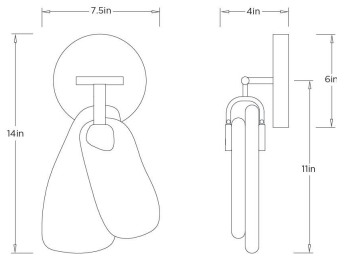

ARTERIOS

MELT SCONCE

Workshop/APD

GADWC06 MELT SCONCE

ARTERIOS

GADWC06
Antique Brass, Iron

The Melt sconce features a pair of overlapping, cast glass drops held in place by an antique brass-plated iron plate. The layered, textured glass elements distribute and amplify the light, creating a lovely soft glow. Finish will vary.

APPEARANCE

Materials	Iron, Cast Glass
Finishes	Antique Brass, Clear
Finish Will Vary	Yes
Top Coat/Sealant	Yes

DIMENSIONS

Overall	W: 7.5 in x D: 4 in x H: 14 in
Backplate	D: 1 in x Dia: 6.0 in
Wall Sconce Hanging Orientation	Vertical Only
Center of Mount from Bottom	H: 11 in

CERTIFICATIONS & COMPLIANCY

Certifications	Mexico, United States, Canada
Compliance	RoHS, UL/ETL

SHIPPING

Product Weight	5.7 lbs
Gross Weight 1	7.0 lbs
Shipping Box 1	W: 7.6 in x D: 11.5 in x H: 17.5 in

ADDITIONAL INFO