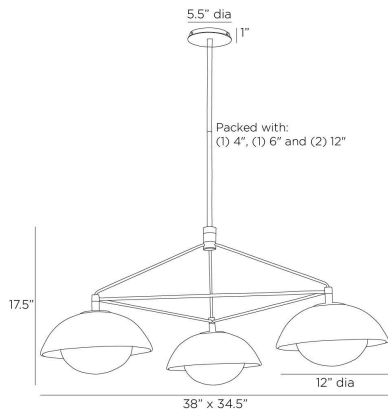

ARTERIO RS

GLAZE CHANDELIER

Workshop/APD

GADMC01
Ivory Stained Crackle, Ceramic

The latest addition to Workshop/APD's popular Glaze series. The three-light fixture features a trio of stained ivory crackle ceramic shades with frosted glass lights suspended from a triangular blackened steel armature. Finish will vary.

APPEARANCE

Materials	Ceramic, Steel, Glass
Finishes	Ivory Stained Crackle, Blackened Steel, Opal
Finish Will Vary	Yes
Top Coat/Sealant	Yes

DIMENSIONS

Overall	W: 38 in x D: 34.5 in x H: 52 in
Shade	Dia: 12.0 in
Canopy	Dia: 5.5 in x H: 1 in
Chandelier	W: 38 in x D: 34.5 in x H: 17.5 in
Overall Hanging Height as Sold (in)	52 in - 22 in

WIRING

Wire Rating	Damp
Cord	10 FT, Black, SVT
Socket	3, Type A - E26
Suggested Bulb Type	G16.5
Maximum Wattage	40.0
Voltage	110-120 V

CERTIFICATIONS & COMPLIANCY

Certifications	Middle East, European Union, United Kingdom, Australia, Mexico, United States, Canada
Compliance	RoHS, UL/ETL, CB

SHIPPING

Product Weight	23.4 lbs
Gross Weight 1	36.0 lbs
Shipping Box 1	W: 31.0 in x D: 35.0 in x H: 31.0 in

CONTRACT

Contract Suitability	Contract Suitable As Is

SLOPE CEILING COMPATIBILITY

Sloped Ceiling Compatible	No, is not compatible

ADDITIONAL PARTS AVAILABLE

PIPE-607	(1) 4", (1) 6", (1) 12"

REPLACEMENT PARTS

DA49001GLS
DA49001CER