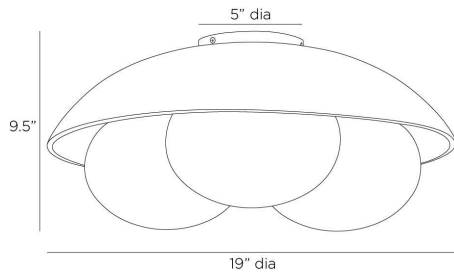

ARTERIO RS

GLAZE LARGE FLUSH MOUNT

Workshop/APD

GADFC02

Matte Black, Ceramic

The Glaze large flush mount light fixture features a trio of frosted opal glass globes cocooned within a large matte black ceramic bowl and held by antique brass-plated steel. The pairing of soft frosted lights and matte black ceramic shade casts a subtle, flattering glow and creates dramatic tension between traditional and modern materials and techniques. Certified for damp locations and intended for interior use.

APPEARANCE

Materials	Ceramic, Steel, Glass
Finishes	Matte Black, Antique Brass, Opal
Finish Will Vary	No
Top Coat/Sealant	Yes

DIMENSIONS

Overall	Dia: 19.0 in x H: 9.5 in
Canopy	Dia: 5.0 in x H: 0.5 in

WIRING

Wire Rating	Damp
Cord	10 FT, Black/White, SVT
Socket	3, Type A - E26
Suggested Bulb Type	G16.5
Maximum Wattage	40.0
Voltage	110-120 V

CERTIFICATIONS & COMPLIANCY

Certifications	Middle East, European Union, United Kingdom, Mexico, United States, Canada
Compliance	RoHS, UL/ETL, CB

SHIPPING

Product Weight	15.5 lbs
Gross Weight 1	20.3 lbs
Shipping Box 1	W: 15.5 in x D: 13.5 in x H: 15.0 in

CONTRACT

Contract Suitability	Contract Suitable As Is

REPLACEMENT PARTS

DA49001GLS