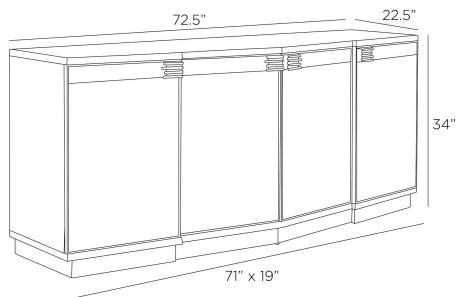

ARTERIOS

CYRUS CREDENZA

FZS10
Smoke, Oak Veneer

A chic smoke oak veneer sideboard, this refined style has adjustable shelves for storage. Sculpted bronze iron hardware with a Brutalist feel adds contrast to the angular façade. Finish will vary.

APPEARANCE

Materials	Oak Veneer, Iron
Finishes	Smoke, Bronze
Finish Will Vary	Yes
Top Coat/Sealant	Yes

DIMENSIONS

Overall	W: 72.5 in x D: 22.5 in x H: 34 in
Foot Print	W: 71 in x D: 19 in
Base	H: 3.5 in
Door	W: 18.5 in x D: 1 in x H: 29 in
Large Shelf	W: 36 in x D: 16.5 in x H: 2 in
Large Cabinet	W: 36 in x D: 21.5 in x H: 28 in
Small Cabinet	W: 16.5 in x D: 19 in x H: 28 in
Small Shelf	W: 16.5 in x D: 16.5 in x H: 1 in
Diagonal Dimensions	W: 41 in

SHIPPING

Shipping Requirements	Special Handling Required
Product Weight	304.3 lbs
Gross Weight 1	324.0 lbs
Shipping Box 1	W: 22.52 in x D: 72.44 in x H: 34.02 in

ADDITIONAL INFO

Shelf Count	8
Base/Foot Type	Adjustable Glides

CONTRACT

Contract Suitability	Contract Suitable As Is

REPLACEMENT PARTS

SHELFPIN1

SWATCHES

SM2X2 2x2 Swatch: Smoke Oak