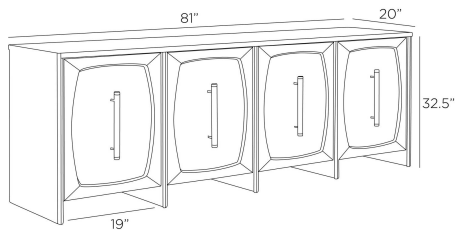

ARTERIOS

ELMORE CREDENZA

FZS09
Brindle, Eucalyptus Veneer

Our reinvention of a mid-century classic, our credenza is an effortless mix of materials. Each of the four recessed doors is adorned with brindle eucalyptus veneer for a radial effect, all encased in a sable oak veneer frame. Topped with antique brass iron hardware. Adjustable shelves made of ebony oak veneer provide effortless storage. Finish will vary.

APPEARANCE

Materials	Eucalyptus Veneer, Oak Veneer, Brass, Oak Veneer
Finishes	Brindle, Sable, Antique Brass, Ebony
Finish Will Vary	Yes
Top Coat/Sealant	Yes

DIMENSIONS

Overall	W: 81 in x D: 20 in x H: 32.5 in
Foot Print	W: 81 in x D: 20 in
Door	W: 19 in x D: 1 in x H: 27 in
Cabinet Interior	W: 19 in x D: 18 in x H: 25 in
Shelf	W: 19 in x D: 17 in x H: 1 in
Diagonal Dimensions	W: 38.5 in

SHIPPING

Shipping Requirements	Special Handling Required
Product Weight	260.0 lbs
Gross Weight 1	280.0 lbs
Shipping Box 1	W: 24.21 in x D: 84.25 in x H: 36.41 in

ADDITIONAL INFO

Features	Anti-Tip Kit Included
Shelf Count	4
Base/Foot Type	Adjustable Glides