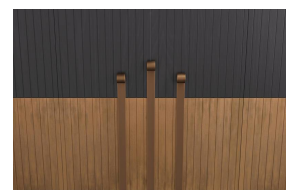

ARCADIA CREDENZA

FZS07
 Sable
 H: 34.5 IN
 W: 78 IN
 D: 22 IN

The classical scales and sheet music arpeggios inform the Arcadia credenza's playful finish. A trio of oak cabinets in a pleasing pairing of gold finished solid oak and sable finished oak veneer. Loop pull iron handles finished in antique brass open to reveal adjustable shelves for all the essentials. Finish will vary.