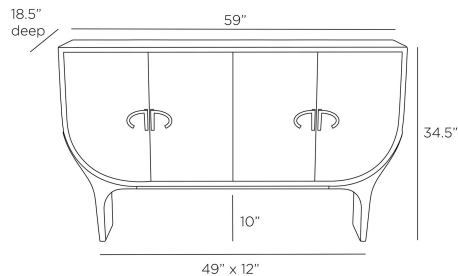

ARTERIOS

VALENTINA CREDENZA

FZS06
White, Lacquer

Conceived in a graceful cradle silhouette, the Valentina credenza exudes feminine style. The four-door cabinet is fashioned in crisp white lacquer, with antique brass bullhorn-inspired hardware that mimics the credenza's curvaceous lines. The storage piece sits daintily atop a sled-leg base, constructed in oyster oak veneer. Fitted with fixed interior shelves. Finish will vary.

APPEARANCE

Materials	Lacquer, Oak Veneer, Brass
Finishes	White, Oyster, Antique Brass
Finish Will Vary	No
Top Coat/Sealant	Yes

DIMENSIONS

Overall	W: 59 in x D: 18.5 in x H: 34.5 in
Foot Print	W: 49 in x D: 12 in
Shelf	W: 28 in x D: 11.5 in x H: 1 in
Table Top	W: 58 in x D: 16 in
Diagonal Dimensions	W: 38.5 in

SHIPPING

Shipping Requirements	Special Handling Required
Product Weight	152.0 lbs
Gross Weight 1	165.0 lbs
Shipping Box 1	W: 38.78 in x D: 15.98 in x H: 59.02 in

ADDITIONAL INFO

Shelf Count	2
Base/Foot Type	Glides