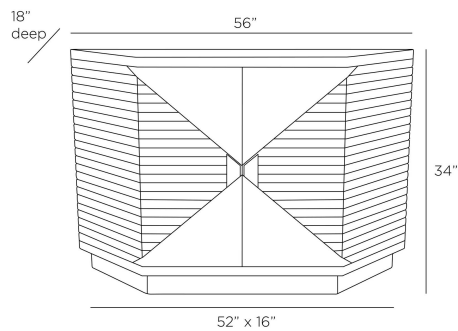

ARTERIOS

VECTOR CREDENZA

FZS05
Ebony, Oak Veneer

Our Vector credenza is a striking composition of textures and finishes that draw the eye, calling attention to its angular architecture. The trapezoidal, two-door cabinet is constructed in contrasting smoke oak and ribbed ebony veneers, forming a bowtie motif on the cabinet façade. Bronze-finished brass pulls open the accordion-style, dual-hinge doors, exposing the full width of the credenza's interior, which is outfitted with a fixed shelf. The cabinet sits on a bronzed brass plinth. Finish will vary.

APPEARANCE

Materials	Oak Veneer, Oak Veneer, Brass
Finishes	Ebony, Smoke, Bronze
Finish Will Vary	Yes
Top Coat/Sealant	Yes

DIMENSIONS

Overall	W: 56 in x D: 18 in x H: 34 in
Foot Print	W: 52 in x D: 16 in
Shelf	W: 26 in x D: 15 in x H: 1 in
Diagonal Dimensions	W: 40 in

SHIPPING

Shipping Requirements	Truck Ship
Product Weight	159.0 lbs
Gross Weight 1	169.0 lbs
Shipping Box 1	W: 33.98 in x D: 17.2 in x H: 55.98 in

ADDITIONAL INFO

Shelf Count	2
Base/Foot Type	Glides

CONTRACT

Contract Suitability	Contract Suitable As Is

SWATCHES

SM2X2	2x2 Swatch: Smoke Oak
EB2X2	2x2 Swatch: Ebony Oak