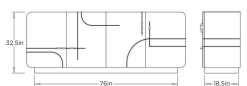

MONTEVITO CREDENZA

FZ103
 Antique Brass
 H: 32.5 IN
 W: 84.5 IN
 D: 21 IN

The geometric patterns of Art Deco influenced the curved lines of stainless steel inlay plated in antique brass that elevate our chic credenza. This spacious piece is covered with topstitched ivory leather and balanced on a plinth base of stainless steel plated in antique brass. Matching antique brass-plated stainless-steel pulls in the shape of a semi-circle punctuate each soft-close door with style. Inside, eight adjustable shelves of oak wood veneer finished in satin walnut create twelve spaces to store dishes, textiles, books, or keepsakes. Finish will vary.