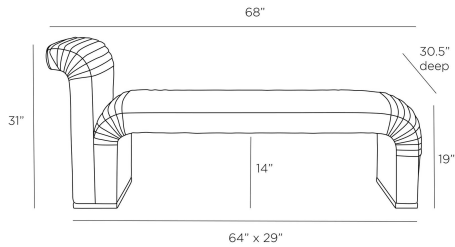

ARTERIO RS

WEAVER CHAISE POLAR BOUCLÉ

FTU03
Polar, Bouclé

Our Weaver chaise serves up style around every bend. Designed in a waterfall silhouette, the curvaceous lounger is fashioned with moto-inspired pleats. The stylized chaise is upholstered in polar bouclé, over a plinth base in grey ash.

APPEARANCE

Materials	Bouclé, Wood
Finishes	Polar, Grey Ash
Finish Will Vary	No
Top Coat/Sealant	No

DIMENSIONS

Overall	W: 68 in x D: 30.5 in x H: 31 in
Foot Print	W: 64 in x D: 29 in
Seat Back	W: 30.5 in x D: 9 in x H: 12 in
Seat	W: 60 in x D: 30.5 in x H: 19 in
Diagonal Dimensions	W: 42 in

SHIPPING

Shipping Requirements	Truck Ship
Product Weight	68.0 lbs
Gross Weight 1	75.0 lbs
Shipping Box 1	W: 31.5 in x D: 55.0 in x H: 33.0 in

ADDITIONAL INFO

Features	Sustainable
Fabric Certification	NFPA-260, TB117-2013
Fabric Composition	100% Polyester
Fabric Cleaning Code	S - dry clean only
Fabric Wear Abrasion	50,000
Fabric PFAS Free	Yes
Reupholstery Requirements	5 Yards
Base/Foot Type	Glides