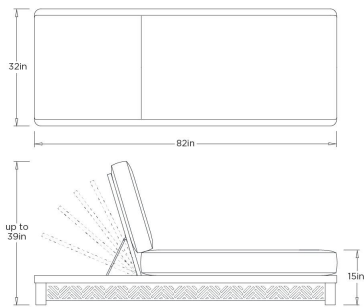

EMOTO OUTDOOR CHAISE

FTS04 EMOTO OUTDOOR CHAISE ARTERIO