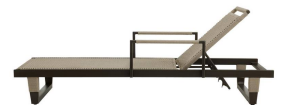

DAYTONA OUTDOOR CHAISE, ARMED

FTS03
 Buff Dutch Weave
 W: 34 IN
 D: 82 IN

We elevated the traditional sunbed in a textural mix of materials, with added arms for a refreshed silhouette. A sturdy frame of powder-coated aluminum with a blackened bronze finish supports a tightly woven seat and back of weather-resistant buff synthetic rope in a Dutch weave. Wrapped details and cuffing at the legs add both durability and coastal charm. Two wheels hidden in the back of the frame make for easy moving. An adjustable backrest is featured for comfortable seating.