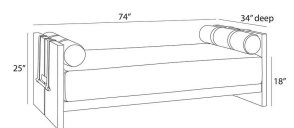

DOMINIC OUTDOOR DAYBED

FTS02
 Marine-Grade, Teak
 Veneer
 H: 25 IN
 W: 74 IN
 D: 34 IN

Part of our Dominic Collection, the Daybed is fashioned from grade-A solid teak veneer stained in a willow finish and engineered marine-grade hardwoods. Punctured split sides and fine joinery details give this design the illusion of puzzle pieces joining together. Accented with aged bronze stainless-steel braces that dramatically secure two bolster pillows, it is comfortably upholstered in porpoise outdoor performance bouclé. Finish will vary.