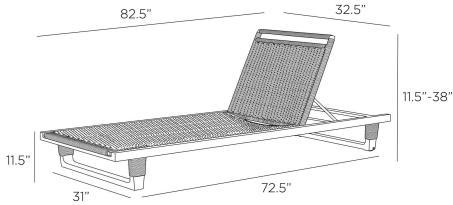

DAYTONA OUTDOOR CHAISE, ARMLESS

FTS01
Buff, Rope

We elevated the traditional sunbed in a textural mix of materials. A sturdy frame of powder-coated aluminum with blackened bronze finish supports a tightly woven seat and back of weather-resistant buff syntehtic rope in a dutch weave. Wrapped details and cuffing at the legs add both durability and coastal charm. Two wheels hidden in the back of the frame make for easy moving. Adjustable backrest is featured for comfortable seating. Finish will vary.

APPEARANCE

Materials	Rope, Aluminum
Finishes	Buff, Blackened Bronze
Finish Will Vary	No
Top Coat/Sealant	No

DIMENSIONS

Overall	W: 32.5 in x D: 82.5 in
Overall Adjustable	H: 11.5-38 in
Foot Print	W: 31 in x D: 72.5 in
Seat Back	W: 1.5 in x D: 26.5 in x H: 30 in
Seat	W: 29 in x D: 53 in x H: 11.5 in
Diagonal Dimensions	W: 34.5 in

SHIPPING

Shipping Requirements	Truck Ship
Product Weight	58.4 lbs
Gross Weight 1	63.0 lbs
Shipping Box 1	W: 33.07 in x D: 83.07 in x H: 11.81 in

ADDITIONAL INFO

Base/Foot Type	Non-Adjustable Nylon Glides, Nylon Wheels
----------------	---