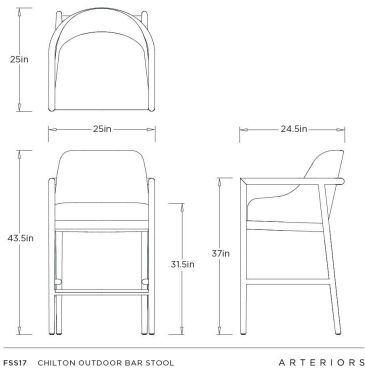

CHILTON OUTDOOR BAR STOOL

FSS17 CHILTON OUTDOOR BAR STOOL

ARTERIOS

FSS17
Outdoor Performance Bouclé

The Chilton Outdoor Bar Stool offers a sculptural point of view with its curved synthetic rattan back cradled by a solid teak wood frame. An outdoor performance bouclé cushion ensures outdoor-ready comfort, while 316 stainless-steel footrest caps add a polished finishing touch. Ideal for outdoor kitchens and bar areas, it brings sculptural warmth and enduring style.

APPEARANCE

Materials	Bouclé, Rattan, Wood, Stainless Steel
Finishes	Pearl, Dark Gray Wash, Kona
Finish Will Vary	Yes
Top Coat/Sealant	No

DIMENSIONS

Overall	W: 25 in x D: 24.5 in x H: 43.5 in
---------	------------------------------------

SHIPPING

Product Weight	26.6 lbs
Gross Weight 1	45.6 lbs
Gross Weight 2	7 lbs
Shipping Box 1	W: 27.5 in x D: 27.5 in x H: 48 in
Shipping Box 2	W: 25 in x D: 25 in x H: 8 in

ADDITIONAL INFO

Fabric Certification	TB117-2013
Fabric Composition	100% Solution Dyed Acrylic
Fabric Cleaning Code	P - clean with detergent & water
Fabric Wear Abrasion	100,000
Fabric PFAS Free	Yes
Reupholstery Requirements	1.5
Base/Foot Type	Non-Adjustable Glides