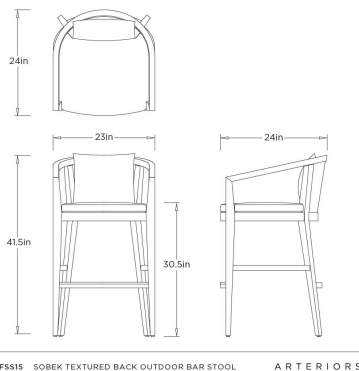

SOBEK TEXTURED BACK OUTDOOR

FSS15
Outdoor Performance Bouclé

The Sobek Outdoor Bar Stool introduces character to entertaining with its bold, crocodile-textured back, hand-modeled before casting for unique, natural style. Upholstered in an outdoor performance bouclé, it blends artistry with elevated comfort. Perfect for outfitting outdoor kitchens or bar spaces, it adds a contemporary edge to elevated dining.

APPEARANCE

Materials	Bouclé, Teak Wood, Resin, Stainless Steel
Finishes	Pearl, Kona, Kona, Vintage Brass
Finish Will Vary	Yes
Top Coat/Sealant	No

DIMENSIONS

Overall	W: 23 in x D: 24 in x H: 41.5 in
Seat Cushion Thickness	H: 2.5 in
Pillow Size	W: 14 in x D: 4.5 in x H: 14 in
Seat	W: 19 in x D: 21 in x H: 30.5 in