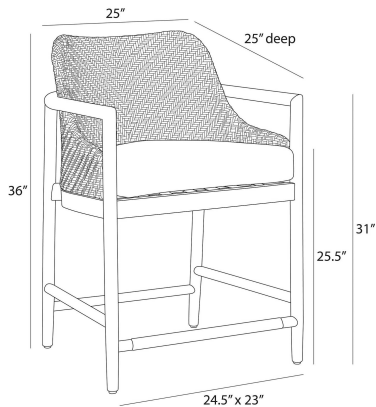

CHILTON OUTDOOR COUNTER STOOL

FSS11
Pearl, Bouclé

A taller adaptation of our popular chair, the Chilton updates the sleek lines and open arms of a Mid-Century icon. An organic spin on the era's design, the sculptural back of dark blonde synthetic rattan is cradled by a solid natural teak wood frame. A supportive cushion of our pearl outdoor performance bouclé was designed to withstand the elements. Finished with stainless steel footrest caps. Finish will vary.

APPEARANCE

Materials	Bouclé, Rattan, Wood
Finishes	Pearl, Dark Blonde, Natural
Finish Will Vary	Yes
Top Coat/Sealant	No

DIMENSIONS

Overall	W: 25 in x D: 25 in x H: 36 in
Foot Print	W: 24.5 in x D: 23 in
Arm	W: 1.5 in x D: 15 in x H: 31 in
Back Leg	Dia: 1.0 in x H: 30 in
Front Leg	Dia: 1.0 in x H: 19 in
Seat Back	W: 19 in x D: 1 in x H: 12 in
Seat	W: 22 in x D: 18.5 in x H: 25.5 in
Diagonal Dimensions	W: 45 in