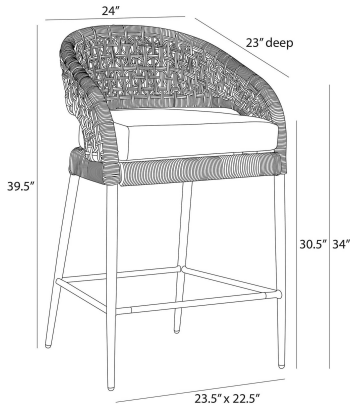

JURI OUTDOOR COUNTER STOOL

FSS09
Porpoise, Bouclé

We reinvented the traditional Mid-Century barrel chair in a charcoal brown synthetic rope to survive the elements. Woven in an organic sculptural style, the wicker-type weave of the Juri's curved back juxtaposes a sleek frame of dark gray aluminum and a padded cushion of porpoise outdoor performance bouclé. Accented with a stainless-steel footrest caps.

APPEARANCE

Materials	Bouclé, Rope, Aluminum
Finishes	Porpoise, Charcoal Brown, Dark Gray
Finish Will Vary	No
Top Coat/Sealant	No

DIMENSIONS

Overall	W: 24 in x D: 23 in x H: 39.5 in
Foot Print	W: 23.5 in x D: 22.5 in
Arm	W: 2 in x D: 14 in x H: 34 in
Back Leg	Dia: 1.0 in x H: 23 in
Front Leg	Dia: 1.0 in x H: 23.5 in
Seat Back	W: 18 in x D: 1.5 in x H: 11 in
Seat	W: 20 in x D: 19 in x H: 30.5 in
Diagonal Dimensions	W: 45 in