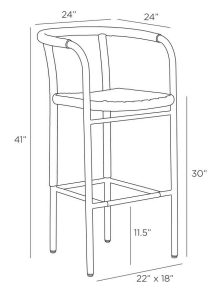

FELLER OUTDOOR BAR STOOL

FSS08  
 Fossil Synthetic Rope  
 H: 41 IN  
 W: 24 IN  
 D: 24 IN

Wrapped woven details elevate the simple, bistro-style body of the Feller. The graphic nature of its aluminum form is highlighted with a tone-on-tone gray powder coat. Finished with a sturdy fossil synthetic rope seat, this contemporary bar stool makes a stylish addition to any outdoor setting.