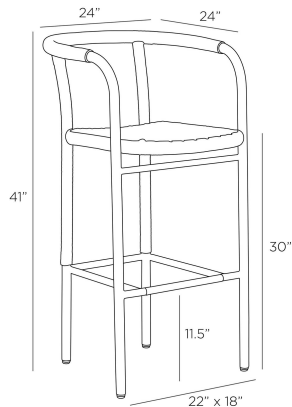

## FELLER OUTDOOR BAR STOOL

FSS08  
Fossil, Rope

Wrapped woven details elevate the simple, bistro-style body of the Feller. The graphic nature of its aluminum form is highlighted with a tone-on-tone gray powder coat. Finished with a sturdy fossil synthetic rope seat, this contemporary bar stool makes a stylish addition to any outdoor setting.

### DIMENSIONS

Overall	W: 24 in x D: 24 in x H: 41 in
Foot Print	W: 22 in x D: 18 in
Arm	W: 1.5 in x D: 12 in x H: 40 in
Leg	Dia: 1.5 in
Seat	W: 19 in x D: 18.5 in x H: 30 in
Diagonal Dimensions	W: 46 in

### SHIPPING

Shipping Requirements	Truck Ship
Product Weight	13.0 lbs
Gross Weight 1	25.0 lbs
Shipping Box 1	W: 25.2 in x D: 25.2 in x H: 42.5 in