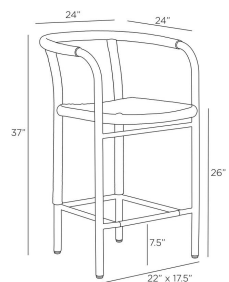

FELLER OUTDOOR COUNTER STOOL

FSS07
 Fossil Synthetic Rope
 H: 37 IN
 W: 24 IN
 D: 24 IN

Wrapped woven details elevate the simple, bistro-style body of the Feller. The graphic nature of its aluminum form is highlighted with a tone-on-tone gray powder coat. Finished with a sturdy fossil synthetic rope seat, this contemporary counter stool makes a stylish addition to any outdoor setting.