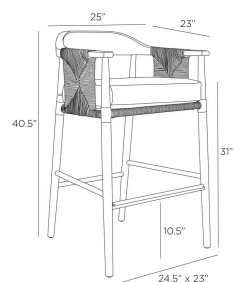

ESTES OUTDOOR BAR STOOL

FSS05
 Pearl Outdoor
 Performance Bouclé
 H: 40.5 IN
 W: 25 IN
 D: 23 IN

An indoor Mid-Century style tuned up for the outdoors, the Estes bar stool is adorned with unexpected woven willow synthetic rope accents on each arm. Crafted of honey-stained teak, the low-backed frame has tailored metal block accents of blackened bronze cuffs on each leg. Topped with a cushion of our Pearl Outdoor Performance Bouclé. Finish will vary.