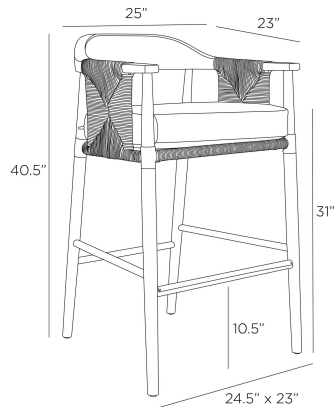

ESTES OUTDOOR BAR STOOL

FSS05
Pearl, Bouclé

An indoor Mid-Century style tuned up for the outdoors, the Estes bar stool is adorned with unexpected woven willow synthetic rope accents on each arm. Crafted of honey-stained teak, the low-backed frame has tailored metal block accents of blackened bronze cuffs on each leg. Topped with a cushion of our Pearl Outdoor Performance Bouclé. Finish will vary.

APPEARANCE

Materials	Bouclé, Rope, Wood, Aluminum
Finishes	Pearl, Willow, Honey, Blackened Bronze
Finish Will Vary	Yes
Top Coat/Sealant	No

DIMENSIONS

Overall	W: 25 in x D: 23 in x H: 40.5 in
Foot Print	W: 24.5 in x D: 23 in
Arm	W: 2 in x D: 14 in x H: 37 in
Seat Back	W: 15 in x D: 1 in x H: 11 in
Seat	W: 21 in x D: 19 in x H: 31 in
Diagonal Dimensions	W: 46 in

SHIPPING

Shipping Requirements	Truck Ship
Product Weight	20.7 lbs
Gross Weight 1	25.0 lbs
Gross Weight 2	7.0 lbs
Shipping Box 1	W: 28.74 in x D: 50.8 in x H: 36.54 in
Shipping Box 2	W: 28.0 in x D: 30.0 in x H: 8.0 in