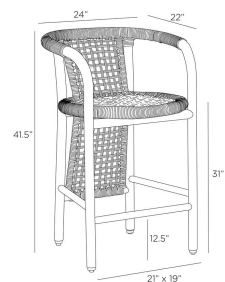

CHAPMAN OUTDOOR BAR STOOL

FSS04  
 Willow Plain Weave  
 H: 41.5 IN  
 W: 24 IN  
 D: 22 IN

With a retro appeal, our Chapman bar stool is both nostalgic and completely contemporary. The bohemian influence of 1970s avant-garde wicker inspired the macrame rope seat and woven back. Crafted of willow teak wood and synthetic rope, its cape-style back offers a decorative detail that will draw the eye from any corner of the room. Finish will vary.