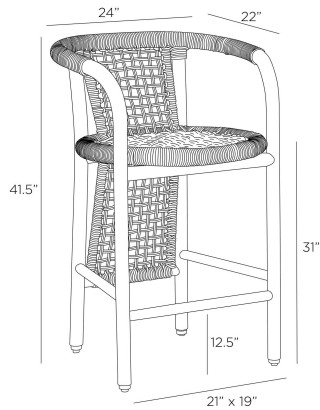

## CHAPMAN OUTDOOR BAR STOOL

FSS04  
Willow, Rope

With a retro appeal, our Chapman bar stool is both nostalgic and completely contemporary. The bohemian influence of 1970s avant-garde wicker inspired the macrame rope seat and woven back. Crafted of willow teak wood and synthetic rope, its cape-style back offers a decorative detail that will draw the eye from any corner of the room. Finish will vary.

### DIMENSIONS

Overall	W: 24 in x D: 22 in x H: 41.5 in
Foot Print	W: 21 in x D: 19 in
Arm	W: 2 in x D: 11 in x H: 40.5 in
Seat	W: 20 in x D: 16 in x H: 31 in
Diagonal Dimensions	W: 46 in