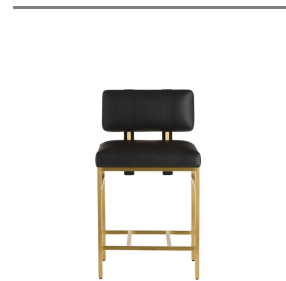

LANEY COUNTER STOOL

FSI28  
 Black Leather  
 H: 35 IN  
 W: 19.5 IN  
 D: 21.5 IN

Supportive and chic, a slim, linear frame of antique brass combines with buttery black leather on the tight seat and back cushion. Leather details cascade and clasp down the back, making this sleek stool eye-catching from every angle. Leather will vary.

FSI28 LANEY COUNTER STOOL