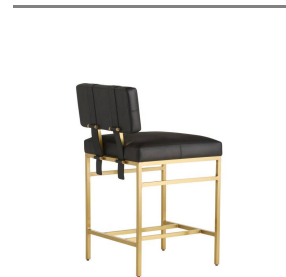

LANEY COUNTER STOOL

FSI28  
 Black Leather  
 H: 35 IN  
 W: 19.5 IN  
 D: 21.5 IN

Supportive and chic, a slim, linear frame of antique brass combines with buttery black leather on the tight seat and back cushion. Leather details cascade and clasp down the back, making this sleek stool eye-catching from every angle. Leather will vary.

FSI28 LANEY COUNTER STOOL