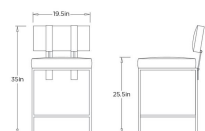

LANEY COUNTER STOOL

FSI28  
 Black Leather  
 H: 35 IN  
 W: 19.5 IN  
 D: 21.5 IN

Supportive and chic, a slim, linear frame of antique brass combines with buttery black leather on the tight seat and back cushion. Leather details cascade and clasp down the back, making this sleek stool eye-catching from every angle. Leather will vary.