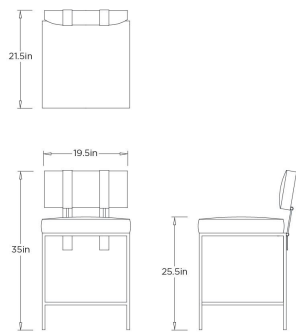

ARTERIOS

LANEY COUNTER STOOL

FSI28 LANEY COUNTER STOOL

ARTERIOS