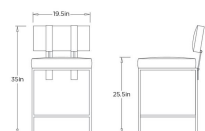

LANEY COUNTER STOOL

FS127
 Taupe Suede
 H: 35 IN
 W: 19.5 IN
 D: 21.5 IN

With a slim frame of antique brass and dual cushions of soft taupe suede on the tight seat and back, this counter stool is eye-catching from every angle. Suede details cascade and clasp down the back. Suede will vary.