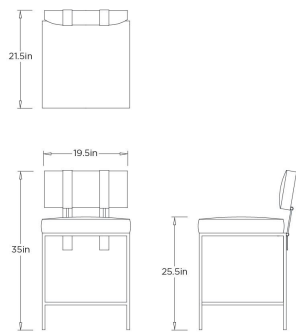

ARTERIOS

LANEY COUNTER STOOL

FSI27 LANEY COUNTER STOOL

ARTERIOS