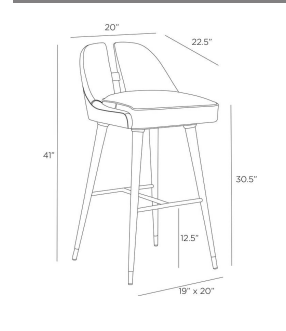

CROWLEY BAR STOOL

FS112  
 Black Leather  
 H: 41 IN  
 W: 20 IN  
 D: 22.5 IN

The ideal balance of masculine and feminine, a sleek slit detail mimics an alluring open-backed dress. Upholstered in soft black leather, this bar stool is enhanced with polished antique brass joinery. Poised on slim, ebony beech wood legs tipped in brass. Leather will vary.