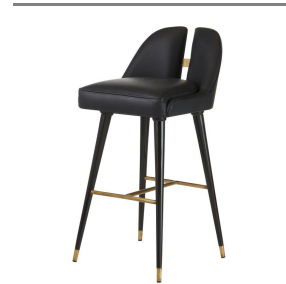

CROWLEY BAR STOOL

FS112  
 Black Leather  
 H: 41 IN  
 W: 20 IN  
 D: 22.5 IN

The ideal balance of masculine and feminine, a sleek slit detail mimics an alluring open-backed dress. Upholstered in soft black leather, this bar stool is enhanced with polished antique brass joinery. Poised on slim, ebony beech wood legs tipped in brass. Leather will vary.