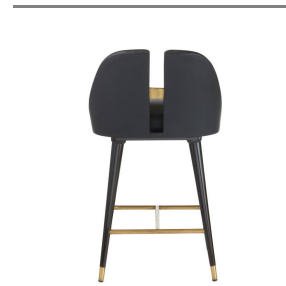

CROWLEY COUNTER STOOL

FS111
 Black Leather
 H: 35.5 IN
 W: 20 IN
 D: 21.5 IN

The ideal balance of masculine and feminine, a sleek slit detail mimics an alluring open-backed dress. Upholstered in soft black leather, this counter stool is enhanced with polished antique brass joinery. Poised on slim, ebony beech wood legs tipped in brass. Leather will vary.