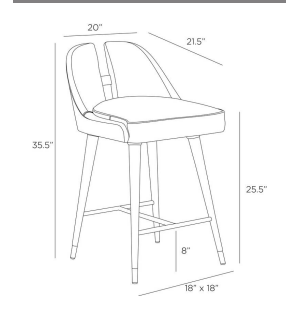

CROWLEY COUNTER STOOL

FS111
 Black Leather
 H: 35.5 IN
 W: 20 IN
 D: 21.5 IN

The ideal balance of masculine and feminine, a sleek slit detail mimics an alluring open-backed dress. Upholstered in soft black leather, this counter stool is enhanced with polished antique brass joinery. Poised on slim, ebony beech wood legs tipped in brass. Leather will vary.