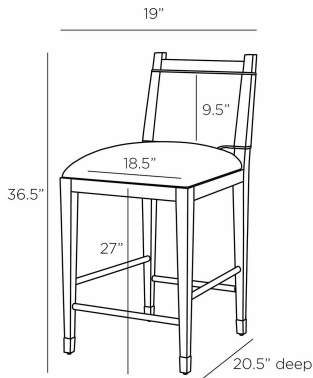

ARTERIOS

BURDOCK COUNTER STOOL

FS110
Black, Leather

Tapered legs and straight lines lend a masculine appeal to our tailored smoke finished beech wood counter stool. For comfort and style, we wrapped the t-shaped and well-padded seat in black leather. Finished with non-functional snap details and tipped at each leg with bronze sabots. Leather will vary.

APPEARANCE

Materials	Leather, Wood, Brass
Finishes	Black, Smoke, Bronze
Finish Will Vary	Yes
Top Coat/Sealant	Yes

DIMENSIONS

Overall	W: 19 in x D: 20.5 in x H: 36.5 in
Foot Print	W: 18.5 in x D: 20 in
Leg	W: 1.5 in x D: 1.5 in
Seat Back	W: 16.5 in x H: 9.5 in
Seat	W: 18.5 in x D: 17.5 in x H: 27 in
Diagonal Dimensions	W: 42 in

SHIPPING

Shipping Requirements	Truck Ship
Product Weight	17.8 lbs
Gross Weight 1	32.41 lbs
Shipping Box 1	W: 21.6 in x D: 25.6 in x H: 41.0 in

ADDITIONAL INFO

Disclaimers	This piece is made with genuine leather. The variations in color are a natural characteristic of leather and may increase over time, adding to the individuality of your item. Please keep this away from prolonged intense sunlight, heat and humidity.
-------------	--