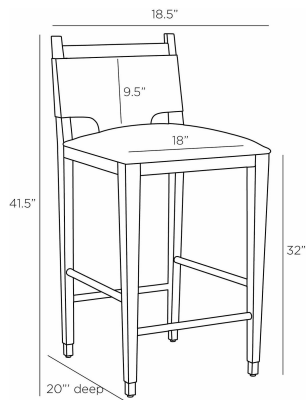

ARTERIOS

BURDOCK BAR STOOL

FSI08
Black, Leather

Tapered legs and straight lines lend a masculine appeal to our tailored smoke finished beech wood bar stool. For comfort and style, we wrapped the t-shaped and well-padded seat in black leather. Finished with non-functional snap details and tipped at each leg with bronze sabots. Leather will vary.

APPEARANCE

Materials	Leather, Wood, Brass
Finishes	Black, Smoke, Bronze
Finish Will Vary	Yes
Top Coat/Sealant	Yes

DIMENSIONS

Overall	W: 18.5 in x D: 20 in x H: 41.5 in
Foot Print	W: 18 in x D: 19.5 in
Leg	W: 1.5 in x D: 1.5 in
Seat Back	W: 16 in x H: 9.5 in
Seat	W: 18 in x D: 17 in x H: 32 in
Diagonal Dimensions	W: 45.5 in

SHIPPING

Shipping Requirements	Truck Ship
Product Weight	14.0 lbs
Gross Weight 1	31.75 lbs
Shipping Box 1	W: 21.6 in x D: 25.6 in x H: 45.7 in

ADDITIONAL INFO

Disclaimers	This piece is made with genuine leather. The variations in color are a natural characteristic of leather and may increase over time, adding to the individuality of your item. Please keep this away from prolonged intense sunlight, heat and humidity.
-------------	--