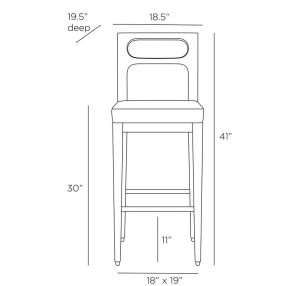

THADEN BAR STOOL

FS106
 Natural Linen
 H: 41 IN
 W: 18.5 IN
 D: 19.5 IN

Inspired by Mid-Century Italian ladder-back chair construction, our Thaden bar stool is reimagined with thoughtful details and soft, modern curves. The simple, yet elegant, chair is crafted in ebony mango wood, with tapered legs, and with a natural linen seat. Recessed sabots and a stretcher in antique brass complete the piece. Finish will vary.