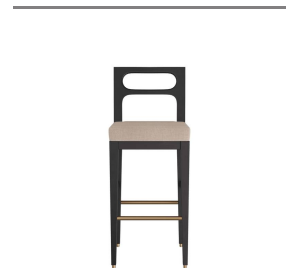

THADEN BAR STOOL

FS106
 Natural Linen
 H: 41 IN
 W: 18.5 IN
 D: 19.5 IN

Inspired by Mid-Century Italian ladder-back chair construction, our Thaden bar stool is reimagined with thoughtful details and soft, modern curves. The simple, yet elegant, chair is crafted in ebony mango wood, with tapered legs, and with a natural linen seat. Recessed sabots and a stretcher in antique brass complete the piece. Finish will vary.