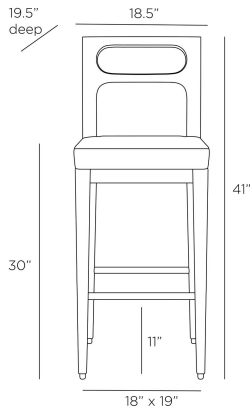

ARTERIOS

THADEN BAR STOOL

FSI06
Natural, Linen

Inspired by Mid-Century Italian ladder-back chair construction, our Thaden bar stool is reimagined with thoughtful details and soft, modern curves. The simple, yet elegant, chair is crafted in ebony mango wood, with tapered legs, and with a natural linen seat. Recessed sabots and a stretcher in antique brass complete the piece. Finish will vary.

APPEARANCE

Materials	Linen, Wood, Brass
Finishes	Natural, Ebony, Antique Brass
Finish Will Vary	Yes
Top Coat/Sealant	No

DIMENSIONS

Overall	W: 18.5 in x D: 19.5 in x H: 41 in
Foot Print	W: 18 in x D: 19 in
Seat Cushion Thickness	H: 3 in
Leg	H: 27 in
Seat Back	H: 11 in
Seat	W: 18.5 in x D: 16 in x H: 30 in
Diagonal Dimensions	W: 45 in

SHIPPING

Shipping Requirements	Truck Ship
Product Weight	19.0 lbs
Gross Weight 1	30.14 lbs
Shipping Box 1	W: 44.0 in x D: 22.0 in x H: 24.0 in

ADDITIONAL INFO

Features	Sustainable
Fabric Certification	NFPA-260, TB117-2013
Fabric Composition	100% Linen
Fabric Cleaning Code	S - dry clean only
Fabric Wear Abrasion	5,000
Reupholstery Requirements	1 Yard