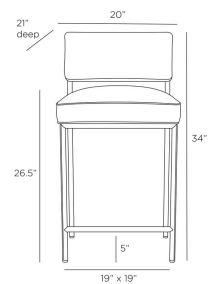

TOPANGA COUNTER STOOL

FS101  
 Dim Gray Leather  
 H: 34 IN  
 W: 20 IN  
 D: 21 IN

Our fully upholstered Topanga stool pulls up to any counter with ease and elegance. The sleek chair is created with a dim gray leather frame, seat, and back, with coordinating gray suede piping detail. A bronze steel foot rest completes the piece. Finish will vary.