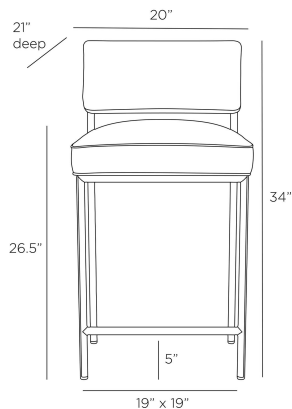

ARTERIOS

TOPANGA COUNTER STOOL

FS101

Dim Gray, Leather

Our fully upholstered Topanga stool pulls up to any counter with ease and elegance. The sleek chair is created with a dim gray leather frame, seat, and back, with coordinating gray suede piping detail. A bronze steel foot rest completes the piece. Finish will vary.

APPEARANCE

Materials	Leather, Suede, Steel
Finishes	Dim Gray, Gray, Bronze
Finish Will Vary	Yes
Top Coat/Sealant	No

DIMENSIONS

Overall	W: 20 in x D: 21 in x H: 34 in
Foot Print	W: 19 in x D: 19 in
Seat Back	W: 18 in x D: 4 in x H: 8 in
Seat	W: 19 in x D: 17 in x H: 26.5 in
Diagonal Dimensions	W: 39.5 in

SHIPPING

Shipping Requirements	Truck Ship
Product Weight	28.0 lbs
Gross Weight 1	31.9 lbs
Shipping Box 1	W: 38.0 in x D: 22.0 in x H: 22.0 in

ADDITIONAL INFO

Fabric Certification	NFPA-260, TB117-2013
Fabric Composition	100% Leather
Fabric Cleaning Code	S - dry clean only
Reupholstery Requirements	27 Square Feet 1.5 Yards
Base/Foot Type	Glides