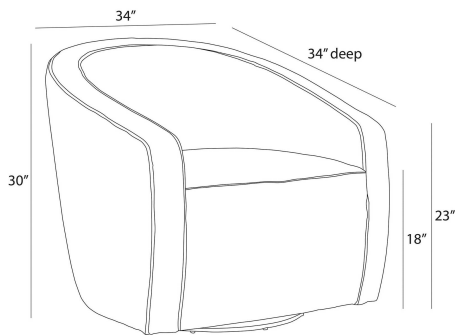

ARTERIOS

ISADORA CHAIR EARL GREY TEXTURE

FRU09
Earl Grey, Texture

Rich in texture and minimalist in form, a classic barrel-shaped chair is reinvented in an earl grey shade to complement any seating arrangement. Soft sloping arms cradle the body, while the rich textural upholstery delivers a feeling of movement. Secured to a swivel base.

APPEARANCE

Materials	Texture
Finishes	Earl Grey
Finish Will Vary	No
Top Coat/Sealant	No

DIMENSIONS

Overall	W: 34 in x D: 34 in x H: 30 in
Foot Print	Dia: 22.0 in
Arm	W: 6 in x D: 19 in x H: 23 in
Seat Back	W: 20 in x D: 12.5 in x H: 14 in
Seat	W: 21.5 in x D: 21.5 in x H: 18 in
Diagonal Dimensions	W: 43 in