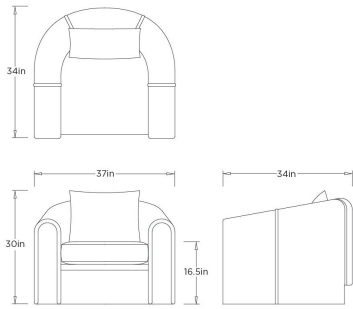

JULIEN OPEN ARM OUTDOOR LOUNGE

FRS34
Outdoor Performance Bouclé

Sculptural and inviting, the Julien Open Arm Outdoor Lounge Chair showcases a draped, fluid silhouette handwoven with a continuous-loop technique. Its artisanal weave contrasts beautifully with the clean geometry of its open arm design. Upholstered in an outdoor performance bouclé, it brings elevated comfort to patios, poolside settings, or conversational lounge groupings. A refined blend of texture, craft, and modern ease.

APPEARANCE

Materials	Bouclé, Rattan
Finishes	Pearl, Tan
Finish Will Vary	No
Top Coat/Sealant	No

DIMENSIONS

Overall	W: 37 in x D: 34 in x H: 30 in
Foot Print	W: 37 in x D: 34 in
Arm	W: 7 in x D: 19 in x H: 25 in
Seat Cushion Thickness	H: 6 in
Clearance	H: 9 in
Pillow Size	W: 18 in x D: 7 in x H: 20 in
Seat Back	W: 20 in x D: 7 in x H: 13.5 in
Seat	W: 23 in x D: 26 in x H: 16.5 in

SHIPPING

Shipping Requirements	Truck Ship
Product Weight	54 lbs
Gross Weight 1	72.3 lbs
Gross Weight 2	15 lbs
Shipping Box 1	W: 37.4 in x D: 38.6 in x H: 30.3 in
Shipping Box 2	W: 26 in x D: 28.5 in x H: 16 in

ADDITIONAL INFO

Fabric Certification	TB117-2013
Fabric Composition	100% Solution Dyed Acrylic
Fabric Cleaning Code	P - clean with detergent & water
Fabric Wear Abrasion	100,000
Fabric PFAS Free	Yes
Reupholstery Requirements	3 Yards
Base/Foot Type	Non-Adjustable Glides

CONTRACT

Contract Suitability	Contract Suitable As Is
Contract Textile Suitability	High Traffic/Public Spaces

SWATCHES

X75SW	4x4 Swatch: Pearl OTD Performance Bouclé
TSRSBS	4x4 Swatch: Tan Synthetic Rattan Strandboard W