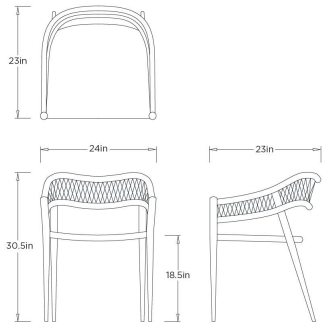

## AURELIE WOVEN OUTDOOR DINING

FRS33 AURELIE WOVEN OUTDOOR DINING CHAIR ARTERIOS

FRS33  
Buff Synthetic Rope

The Aurelie Outdoor Dining Chair showcases a meticulously handwoven pattern in a synthetic rope. Its continuous-looped craftsmanship, results in a fluid, tactile weave that feels both modern and timeless. A chic, fashion-inflected addition to outdoor dining, it elevates the space with understated elegance.

### DIMENSIONS

Overall	W: 24 in x D: 23 in x H: 30.5 in
Foot Print	W: 23.5 in x D: 22.5 in
Arm	W: 12 in x D: 1.5 in x H: 26 in
Seat Cushion Thickness	H: 1.5 in
Leg	Dia: 1.5 in x H: 17.5 in
Clearance	H: 16.5 in
Seat Back	W: 14 in x D: 1.5 in x H: 12.5 in
Seat	W: 19.5 in x D: 19.5 in x H: 18.5 in

### SHIPPING

Product Weight	13.9 lbs
Gross Weight 1	24 lbs
Shipping Box 1	W: 26 in x D: 26 in x H: 31.1 in