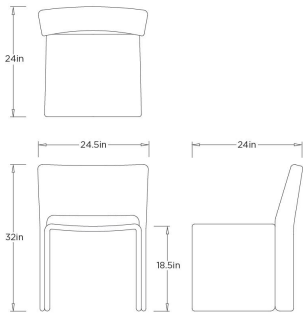

VENETO WOVEN OUTDOOR DINING

FRS32
Charcoal Brown Synthetic Rope

Inspired by the elegance of a gently draped canopy, the Veneto Outdoor Dining Chair is handwoven from charcoal brown rope using a continuous-loop technique. Its intricate woven pattern forms a rhythmic, sculptural surface with a distinct sense of movement. Artfully crafted, it elevates any outdoor dining setting with a modern, textural presence.

APPEARANCE

Materials	Rope
Finishes	Charcoal Brown
Finish Will Vary	No
Top Coat/Sealant	No

DIMENSIONS

Overall   W: 24.5 in x D: 24 in x H: 32 in

SHIPPING

Product Weight	25.3 lbs
Gross Weight 1	35 lbs
Shipping Box 1	W: 26.5 in x D: 25.6 in x H: 34.7 in

ADDITIONAL INFO

Base/Foot Type   Non-Adjustable Glides

CONTRACT

Contract Suitability   Contract Suitable As Is

SWATCHES

CBSPSW5x5 Swatch: Charcoal Brown Woven Synthetic Rope
CBSPSB 4x4 Swatch: Charcoal Brown Synthtic Rope
SW   Strndbrd